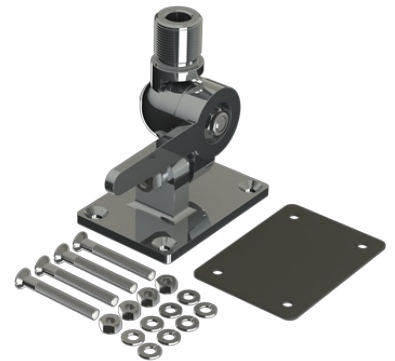

## 4-WAY MOUNT HD 1"-14NF

4-way heavy-duty chrome plated solid brass deck mount (1"-14NF)

- Heavy duty 4-Way tiltable easy lay-down chrome plated solid brass mount for deck/wall mounting of Marine, Satcom and GPS antennas with internal 1"-14NF threaded base
- Stainless steel mounting hardware included

### MECHANICAL SPECIFICATIONS

Color	Chrome
Height	120 mm
Weight	900 g (Mounting Hardware included)
Mounting	Bolt-on with supplied screws
Mounting Place	On deck or wall
Materials	Chrome plated solid brass, stainless steel and rubber
Operating Temperature	-40C to +70C
For Antenna Types	For marine, Satcom and GPS antennas with US-style internal 1"-14NF threaded base
Dimension	93 x 65 x 120 mm